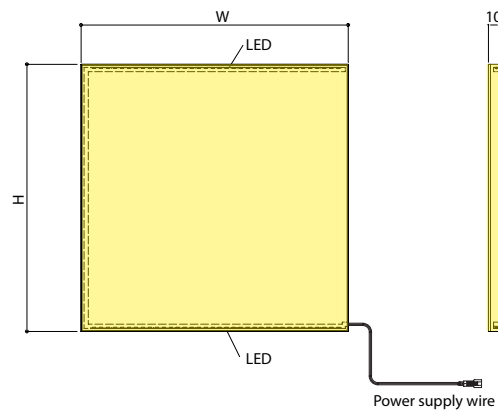

LDUS

Light Sheet

Thin. Light.
Fit everywhere.

- SMD LED enhanced beam effect
- Emitting sheet tickness : 8mm
- Easy design

LDUS - B1- D

- 1 Fixture name :
- 2 Size :
- 3 LED color :

LDUS = Light Sheet Unit
 Max 1800 x 900 mm
 L25 = Light bulb (2500K)
 L27 = Light bulb (2700K)
 L30 = Light bulb (3000K)
 WW = Warm white (3500K)
 W = White (4000K)
 NW = (4500K)
 N = Neutral white (5000K)
 DN = (5700K)
 D = Daylight (6500K)

Environment of use : indoor display lighting, advertising
 Structure: Flexible LED and emitting sheet
 Driver : DC 24V

Order made ligh sheet panel

Upon request, FKK can produce any size, any shape, any texture that you need for your project. Do not hesitate to contact us to get a quotation.

Dimensions

Unit (mm)

External dimension

Cross section details