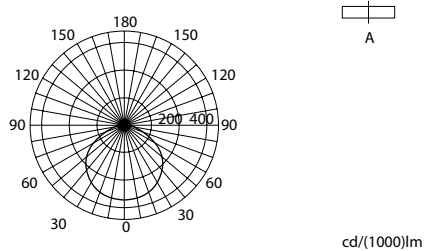

Candlepower Distribution