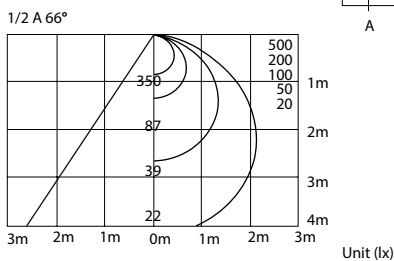

Light Intensity distribution