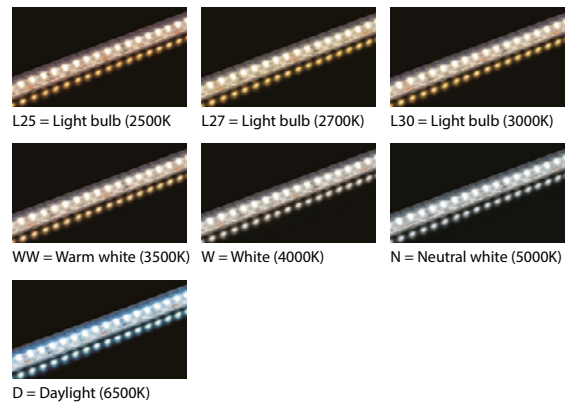

FLT-3

LED Flexible Module

- High luminosity
- Up to 6.5 m maximum length
- Low temperature

FLT-3 - 1004 - N - K

1 Fixture name : FLT-3= LED Flexible Module FLare Line Clear
2 Length : 506, 1004, 1502, 2000 (other size possible)
3 LED color : L25 = Light bulb (2500K)
L27 = Light bulb (2700K)
L30 = Light bulb (3000K)
WW = Warm white (3500K)
W = White (4000K)
N = Neutral white (5000K)
D = Daylight (6500K)
4 Connector: None = standard/K = one end connector

Environment of use : indoor cove / display lighting
Maximum length in series : 6.5m (6482mm)
Driver : DC 24V

Color temperature CCT

Photometric data

Measured fixture: FLT-3-1004-N