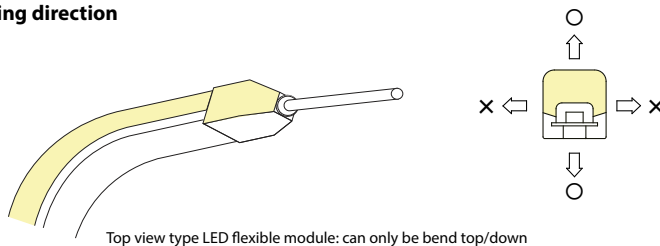

FMT-A

LED Flexible Module

- IP 65 waterproof
- Dotless top view LED strip light
- Up to 6.5 m maximum length
- Compact design 12 x 11 mm
- 7 colors available

FMT-A - 1026 - N - K

1	2	3	4
1 Fixture name :	FMT-A= LED Flexible Module Flare Line Mini Top Outdoor		
2 Length :	528, 1026, 1524, 2022, 2520, 3018, 3516, 4014, 4512, 5010, 5508, 6006, 6494 (other size possible)		
3 LED color :	L25 = Light bulb (2500K) L27 = Light bulb (2700K) L30 = Light bulb (3000K) WW = Warm white (3500K) W = White (4000K) N = Neutral white (5000K) D = Daylight (6500K)		
4 Connector :	R = both sides connector K = one side connector		
Environment of use :	outdoor accent / architectural lighting		
Maximum length in series :	6500mm		
Driver :	DC 24V		

Color temperature CCT

Photometric data

Measured fixture: FMT-A-1026-N

Light Intensity distribution

Candlepower Distribution

Dimensions

Bending direction

DC 24V standard specifications