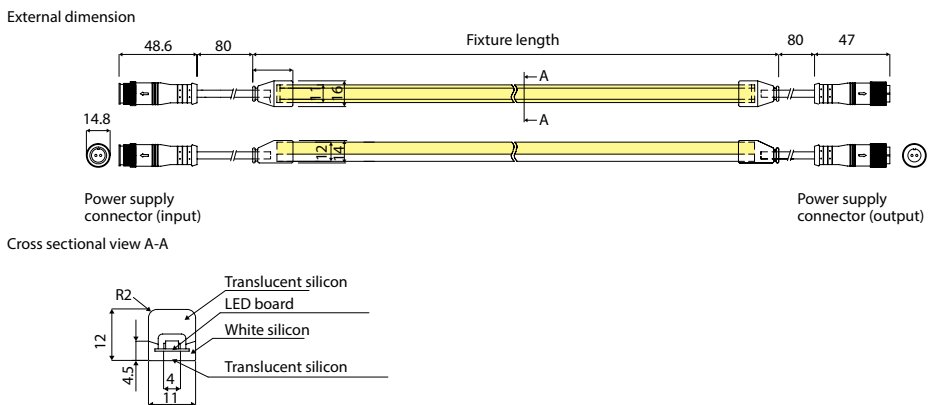

FMT-A

LED Flexible Module

- IP 65 waterproof
- Dotless top view LED strip light
- Up to 6.5 m maximum length
- Compact design 12 x 11 mm
- 7 colors available

FMT-A - 1026 - N - K

1	2	3	4
1 Fixture name :	FMT-A= LED Flexible Module Flare Line Mini Top Outdoor		
2 Length :	528, 1026, 1524, 2022, 2520, 3018, 3516, 4014, 4512, 5010, 5508, 6006, 6494 (other size possible)		
3 LED color :	L25 = Light bulb (2500K) L27 = Light bulb (2700K) L30 = Light bulb (3000K) WW = Warm white (3500K) W = White (4000K) N = Neutral white (5000K) D = Daylight (6500K)		
4 Connector :	R = both sides connector K = one side connector		
Environment of use :	outdoor accent / architectural lighting		
Maximum length in series :	6500mm		
Driver :	DC 24V		

Color temperature CCT

Photometric data

Measured fixture: FMT-A-1026-N

Light Intensity distribution

Candlepower Distribution

Dimensions

Bending direction

DC 24V standard specifications

Reference	Length (mm)	Weight (kg)	Number of LED	CRI (Ra)	Watts (W)	Amps (A)	Maximum length (m)	Luminous flux (lm)
FMT-A-528	528	0.10	70	> 80 Ra	4.8	0.2	6.5	390
FMT-A-1026	1026	0.18	140		9.6	0.4		780
FMT-A-1524	1524	0.25	210		14.4	0.6		1170
FMT-A-2022	2022	0.33	280		19.2	0.8		1560

Other size possible upon request. Please check order made size table.

Installation

Mounting clip installation

Mounting bracket installation

Mounting rail installation

Power supply connection

Order made sizes