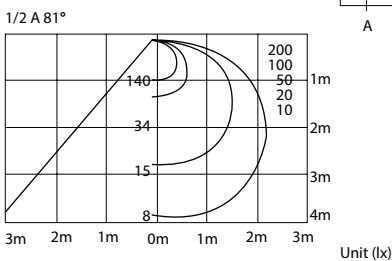

FMT-A

LED Flexible Module

- IP 65 waterproof
- Dotless top view LED strip light
- Up to 6.5 m maximum length
- Compact design 12 x 11 mm
- 7 colors available

FMT-A - 1026 - N - K

1	2	3	4
1 Fixture name :	FMT-A= LED Flexible Module Flare Line Mini Top Outdoor		
2 Length :	528, 1026, 1524, 2022, 2520, 3018, 3516, 4014, 4512, 5010, 5508, 6006, 6494 (other size possible)		
3 LED color :	L25 = Light bulb (2500K) L27 = Light bulb (2700K) L30 = Light bulb (3000K) WW = Warm white (3500K) W = White (4000K) N = Neutral white (5000K) D = Daylight (6500K)		
4 Connector :	R = both sides connector K = one side connector		
Environment of use :	outdoor accent / architectural lighting		
Maximum length in series :	6500mm		
Driver :	DC 24V		

Color temperature CCT

Photometric data

Measured fixture: FMT-A-1026-N

Light Intensity distribution

Candlepower Distribution

Dimensions

Bending direction

DC 24V standard specifications

Reference	Length (mm)	Weight (kg)	Number of LED	CRI (Ra)	Watts (W)	Amps (A)	Maximum length (m)	Luminous flux (lm)
FMT-A-528	528	0.10	70	> 80 Ra	4.8	0.2	6.5	390
FMT-A-1026	1026	0.18	140		9.6	0.4		780
FMT-A-1524	1524	0.25	210		14.4	0.6		1170
FMT-A-2022	2022	0.33	280		19.2	0.8		1560