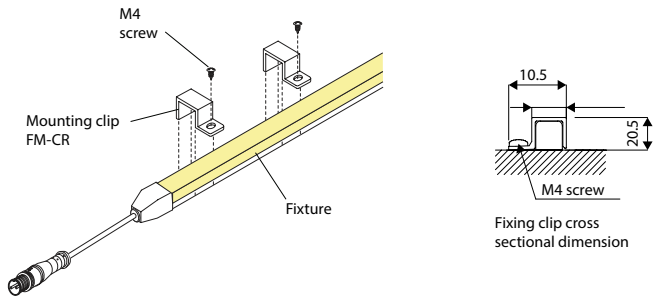

FMT-A

LED Flexible Module

- IP 65 waterproof
- Dotless top view LED strip light
- Up to 6.5 m maximum length
- Compact design 12 x 11 mm
- 7 colors available

FMT-A - 1026 - N - K

1	2	3	4
1 Fixture name :	FMT-A= LED Flexible Module Flare Line Mini Top Outdoor		
2 Length :	528, 1026, 1524, 2022, 2520, 3018, 3516, 4014, 4512, 5010, 5508, 6006, 6494 (other size possible)		
3 LED color :	L25 = Light bulb (2500K) L27 = Light bulb (2700K) L30 = Light bulb (3000K) WW = Warm white (3500K) W = White (4000K) N = Neutral white (5000K) D = Daylight (6500K)		
4 Connector :	R = both sides connector K = one side connector		
Environment of use :	outdoor accent / architectural lighting		
Maximum length in series :	6500mm		
Driver :	DC 24V		

Color temperature CCT

Photometric data

Measured fixture: FMT-A-1026-N

Light Intensity distribution

Candlepower Distribution

Dimensions

Bending direction

DC 24V standard specifications

Reference	Length (mm)	Weight (kg)	Number of LED	CRI (Ra)	Watts (W)	Amps (A)	Maximum length (m)	Luminous flux (lm)
FMT-A-528	528	0.10	70	> 80 Ra	4.8	0.2	6.5	390
FMT-A-1026	1026	0.18	140		9.6	0.4		780
FMT-A-1524	1524	0.25	210		14.4	0.6		1170
FMT-A-2022	2022	0.33	280		19.2	0.8		1560

Other size possible upon request. Please check order made size table.

Installation

Mounting clip installation

Mounting bracket installation

Mounting rail installation

Power supply connection

Order made sizes