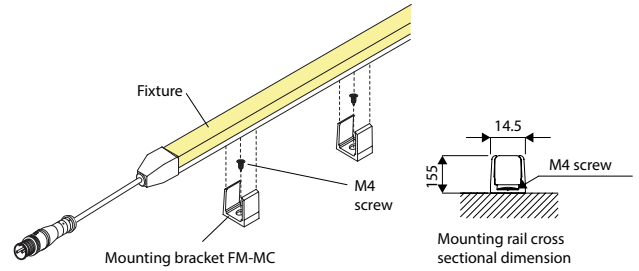

FMT-A

LED Flexible Module

- IP 65 waterproof
- Dotless top view LED strip light
- Up to 6.5 m maximum length
- Compact design 12 x 11 mm
- 7 colors available

FMT-A - 1026 - N - K

1	2	3	4
1 Fixture name :	FMT-A= LED Flexible Module Flare Line Mini Top Outdoor		
2 Length :	528, 1026, 1524, 2022, 2520, 3018, 3516, 4014, 4512, 5010, 5508, 6006, 6494 (other size possible)		
3 LED color :	L25 = Light bulb (2500K) L27 = Light bulb (2700K) L30 = Light bulb (3000K) WW = Warm white (3500K) W = White (4000K) N = Neutral white (5000K) D = Daylight (6500K)		
4 Connector :	R = both sides connector K = one side connector		
Environment of use :	outdoor accent / architectural lighting		
Maximum length in series :	6500mm		
Driver :	DC 24V		

Color temperature CCT

Photometric data

Measured fixture: FMT-A-1026-N

Light Intensity distribution

Candlepower Distribution

Dimensions

Bending direction

DC 24V standard specifications

Reference	Length (mm)	Weight (kg)	Number of LED	CRI (Ra)	Watts (W)	Amps (A)	Maximum length (m)	Luminous flux (lm)
FMT-A-528	528	0.10	70	> 80 Ra	4.8	0.2	6.5	390
FMT-A-1026	1026	0.18	140		9.6	0.4		780
FMT-A-1524	1524	0.25	210		14.4	0.6		1170
FMT-A-2022	2022	0.33	280		19.2	0.8		1560

Other size possible upon request. Please check order made size table.

Installation

Mounting clip installation

Mounting bracket installation

Mounting rail installation

Power supply connection

Order made sizes