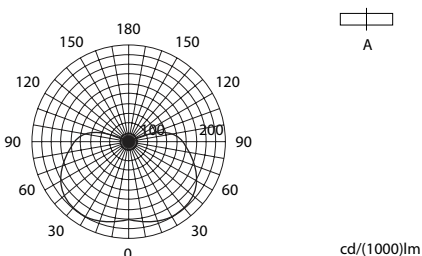

FMT-A

LED Flexible Module

- IP 65 waterproof
- Dotless top view LED strip light
- Up to 6.5 m maximum length
- Compact design 12 x 11 mm
- 7 colors available

FMT-A - 1026 - N - K

1	2	3	4
1 Fixture name :	FMT-A= LED Flexible Module Flare Line Mini Top Outdoor		
2 Length :	528, 1026, 1524, 2022, 2520, 3018, 3516, 4014, 4512, 5010, 5508, 6006, 6494 (other size possible)		
3 LED color :	L25 = Light bulb (2500K) L27 = Light bulb (2700K) L30 = Light bulb (3000K) WW = Warm white (3500K) W = White (4000K) N = Neutral white (5000K) D = Daylight (6500K)		
4 Connector :	R = both sides connector K = one side connector		
Environment of use :	outdoor accent / architectural lighting		
Maximum length in series :	6500mm		
Driver :	DC 24V		

Color temperature CCT

Photometric data

Measured fixture: FMT-A-1026-N

Light Intensity distribution

Candlepower Distribution

Dimensions

Bending direction

DC 24V standard specifications

Reference	Length (mm)	Weight (kg)	Number of LED	CRI (Ra)	Watts (W)	Amps (A)	Maximum length (m)	Luminous flux (lm)
FMT-A-528	528	0.10	70	> 80 Ra	4.8	0.2	6.5	390
FMT-A-1026	1026	0.18	140		9.6	0.4		780
FMT-A-1524	1524	0.25	210		14.4	0.6		1170
FMT-A-2022	2022	0.33	280		19.2	0.8		1560